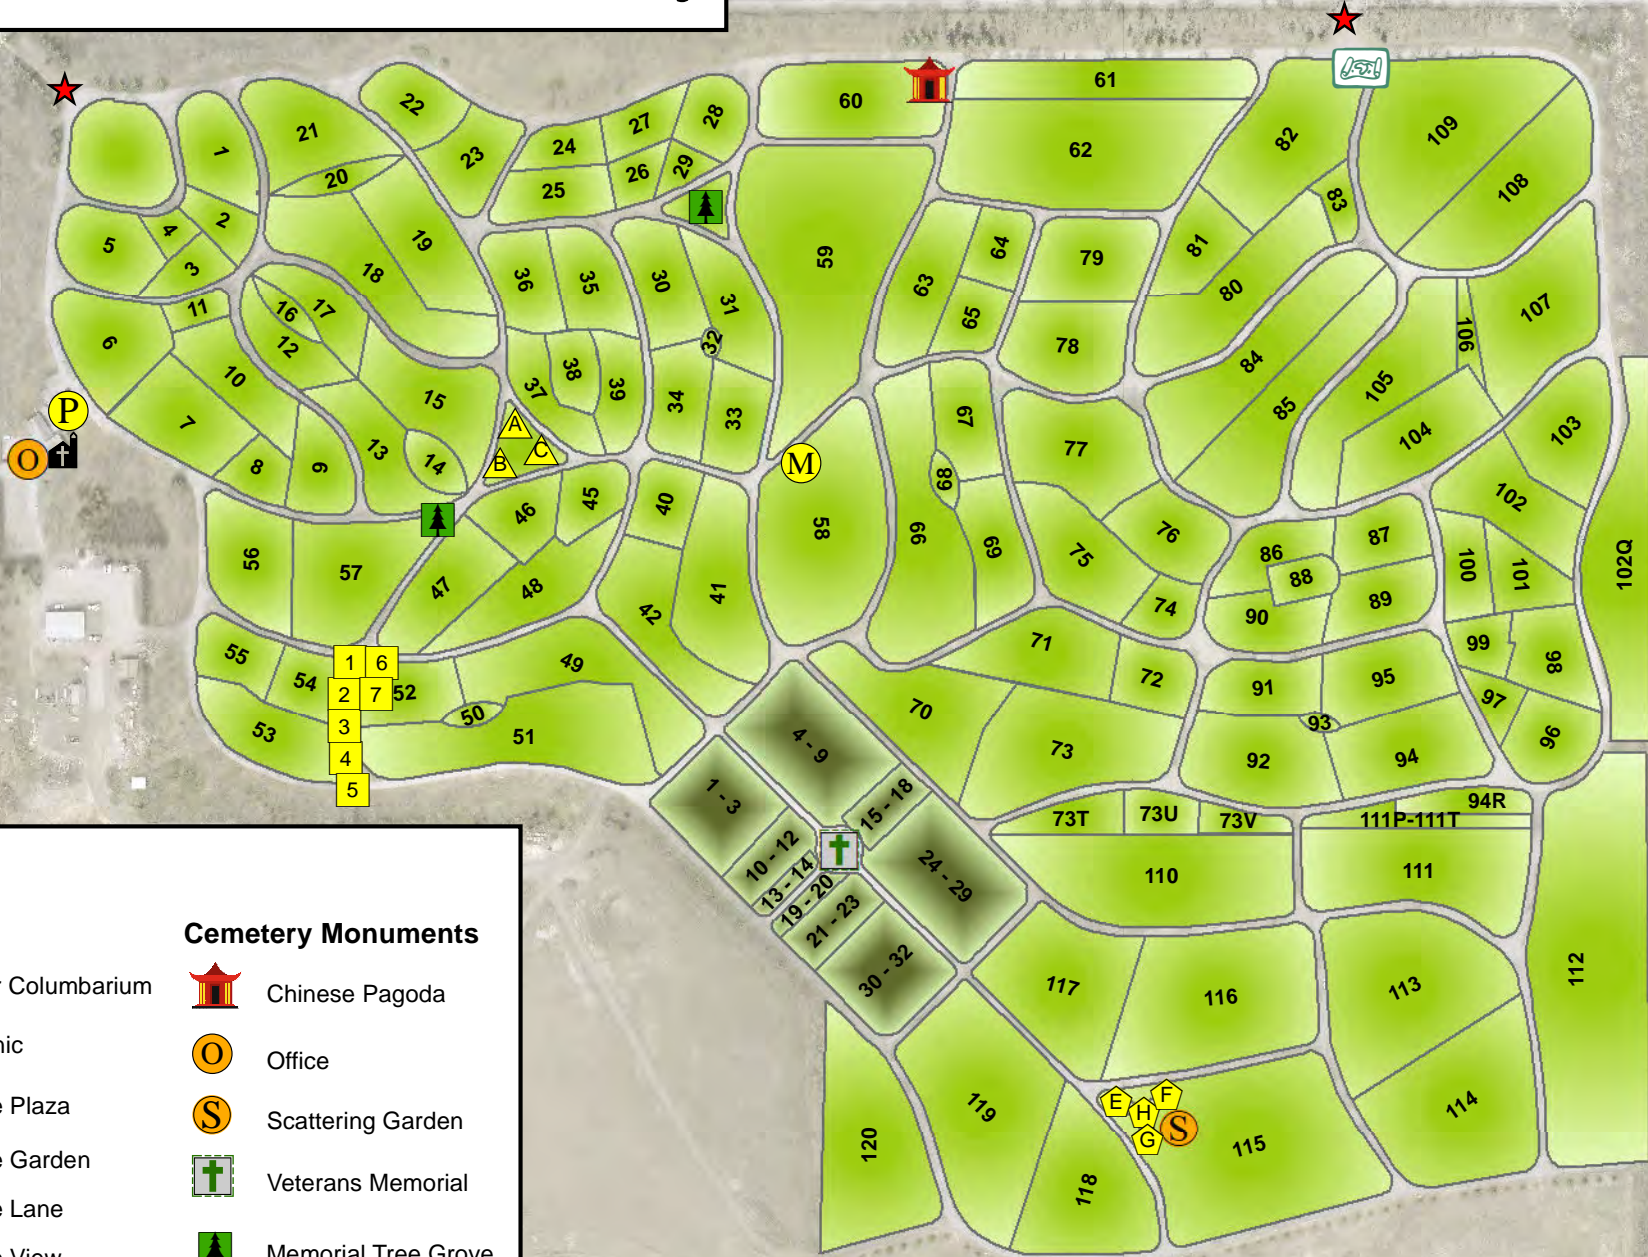

# Riverside Memorial Park Cemetery

## Legend

### Columbaria

-  Indoor Columbarium
-  Masonic
-  Prairie Plaza
-  Prairie Garden
-  Prairie Lane
-  Prairie View
-  Field of Honour

### Cemetery Monuments

-  Chinese Pagoda
-  Office
-  Scattering Garden
-  Veterans Memorial
-  Memorial Tree Grove
-  Entrance
-  Map