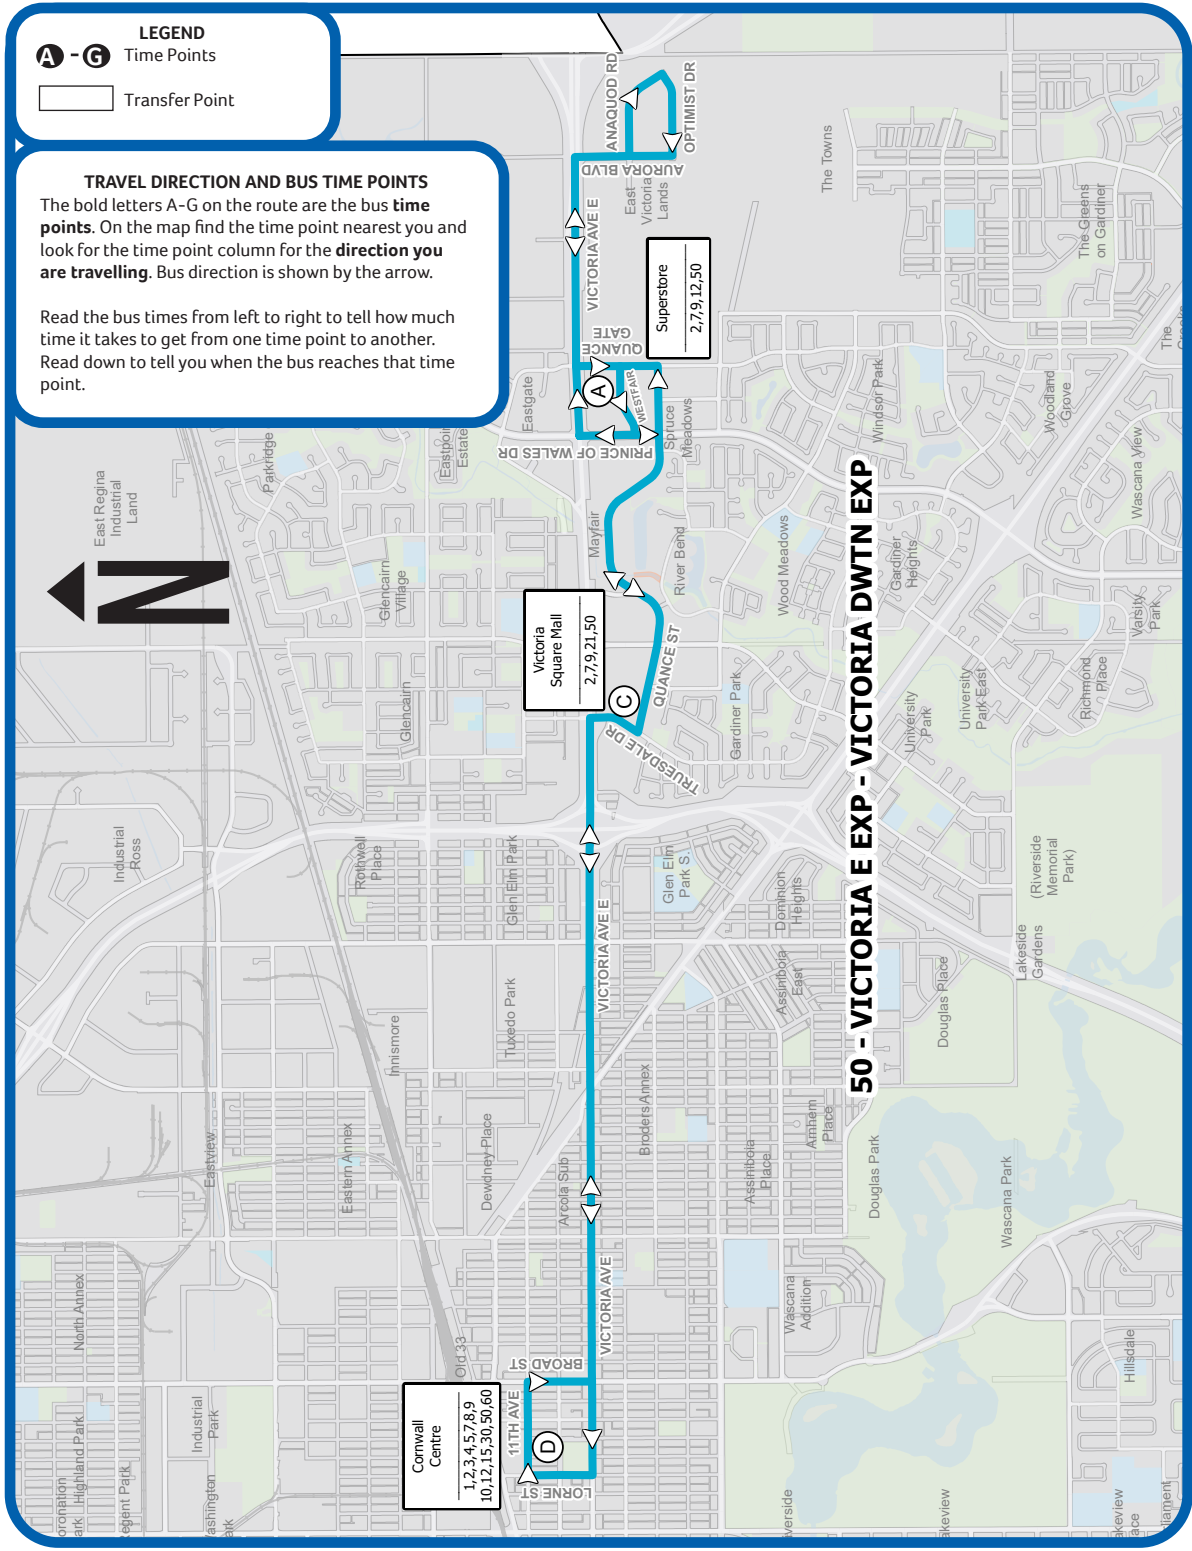

*To garage

Victoria Downtown Express

The bus will stop at ALL bus stops along the route between **A - B**, **B - A** and **A - C**.

Between **C - D**, the bus will stop at these locations only:

- Truesdale Dr at Quance St - Stop #1613
- Victoria Ave at Park St - Stop #0566
- Victoria Ave at Lindsay St - Stop #0571
- Victoria Ave at Winnipeg St - Stop #0575
- Victoria Ave at Osler St - Stop #0579
- Victoria Ave at Scarth St - Stop #1547
- Cornwall Centre - Stop #1544

Victoria East Express

The bus will stop at ALL bus stops along the route between **C - A**.

Between **D - C**, the bus will stop at these locations only:

- Cornwall Centre - Stop #1544
- 11th Ave at Hamilton St - Stop #1355
- Broad St at 12th Ave - Stop #1362
- Victoria Ave at Broad St - Stop #0618
- Victoria Ave at Winnipeg St - Stop #0622
- Victoria Ave at Lindsay St - Stop #0625
- Victoria Ave at Abbott St - Stop #0629
- Quance St at Truesdale Dr - Stop #1265

Victoria Downtown Express

The bus will stop at ALL bus stops along the route between **A - B**, **B - A** and **A - C**.

Between **C - D**, the bus will stop at these locations only:

- Truesdale Dr at Quance St - Stop #1613
- Victoria Ave at Park St - Stop #0566
- Victoria Ave at Lindsay St - Stop #0571
- Victoria Ave at Winnipeg St - Stop #0575
- Victoria Ave at Osler St - Stop #0579
- Victoria Ave at Scarth St - Stop #1547
- Cornwall Centre - Stop #1544